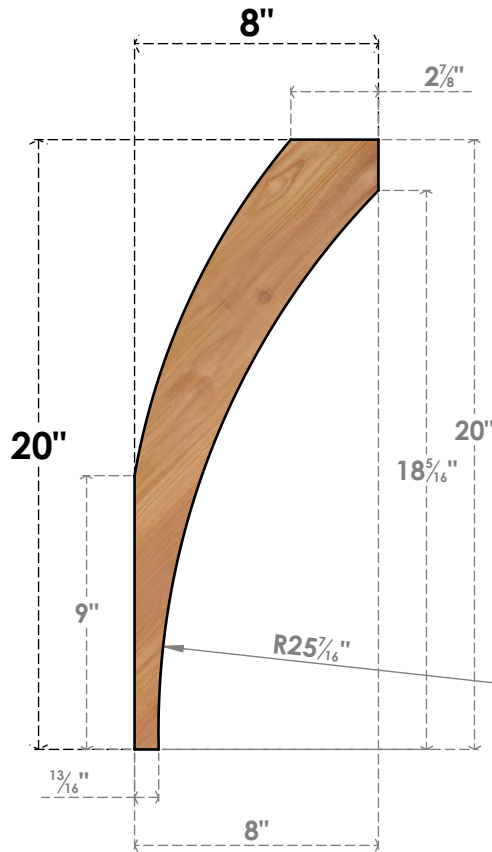

BRC06X08X20THR00SWR

5 1/2"W X 8"D X 20"H THORTON SMOOTH BRACE, WESTERN RED CEDAR

SIDE

FRONT

EKENA MILLWORK
 2300 WEST MAIN ST.
 CLARKSVILLE, TX 75426
 TOLL FREE: 866-607-0453
 WWW.EKENAMILLWORK.COM

NOTES

1. INSTALLATION TO BE COMPLETED IN ACCORDANCE WITH MANUFACTURER'S SPECIFICATIONS.
2. DRAWING MAY NOT BE TO SCALE
3. THIS DRAWING IS INTENDED FOR DESIGN AND PLANNING PURPOSES ONLY.
4. ALL INFORMATION CONTAINED HEREIN WAS CURRENT AT THE TIME OF DEVELOPMENT BUT MUST BE REVIEWED AND APPROVED BY THE PRODUCT MANUFACTURER TO BE CONSIDERED ACCURATE.
5. PRODUCTS ARE NOT KILN DRIED. THIS ITEM IS UNIQUE AND WILL CONTAIN THE NATURAL VARIATIONS THAT THE WOOD SPECIES OFFERS. THIS MAY RESULT IN VARIATIONS UP TO 1/4"