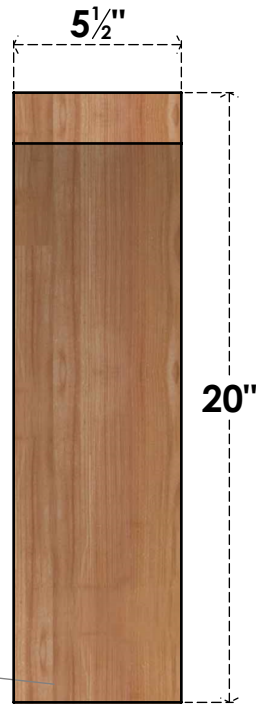

BRC06X08X20THR00SWR

5 1/2"W X 8"D X 20"H THORTON SMOOTH BRACE, WESTERN RED CEDAR

SIDE

FRONT

EKENA MILLWORK
 2300 WEST MAIN ST.
 CLARKSVILLE, TX 75426
 TOLL FREE: 866-607-0453
 WWW.EKENAMILLWORK.COM

NOTES

1. INSTALLATION TO BE COMPLETED IN ACCORDANCE WITH MANUFACTURER'S SPECIFICATIONS.
2. DRAWING MAY NOT BE TO SCALE
3. THIS DRAWING IS INTENDED FOR DESIGN AND PLANNING PURPOSES ONLY.
4. ALL INFORMATION CONTAINED HEREIN WAS CURRENT AT THE TIME OF DEVELOPMENT BUT MUST BE REVIEWED AND APPROVED BY THE PRODUCT MANUFACTURER TO BE CONSIDERED ACCURATE.
5. PRODUCTS ARE NOT KILN DRIED. THIS ITEM IS UNIQUE AND WILL CONTAIN THE NATURAL VARIATIONS THAT THE WOOD SPECIES OFFERS. THIS MAY RESULT IN VARIATIONS UP TO 1/4"